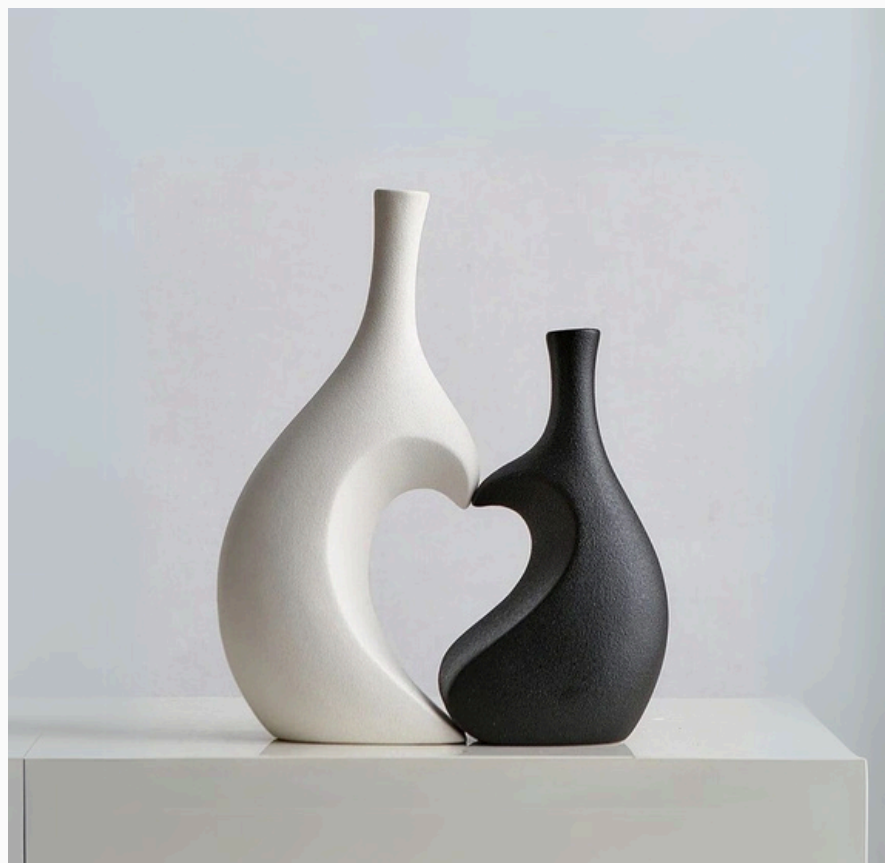

## **Bark Ceramic Vase**

**Sizes (in cm):**

Height - 56,

Width - 28

**Ref. No.:**

987030

## **Flowing heart ceramic vase**

**Sizes (in cm):**

**White**

Height - 38, Width - 12

**Black**

Height - 30, Width - 11

**Ref. No.:**

987031